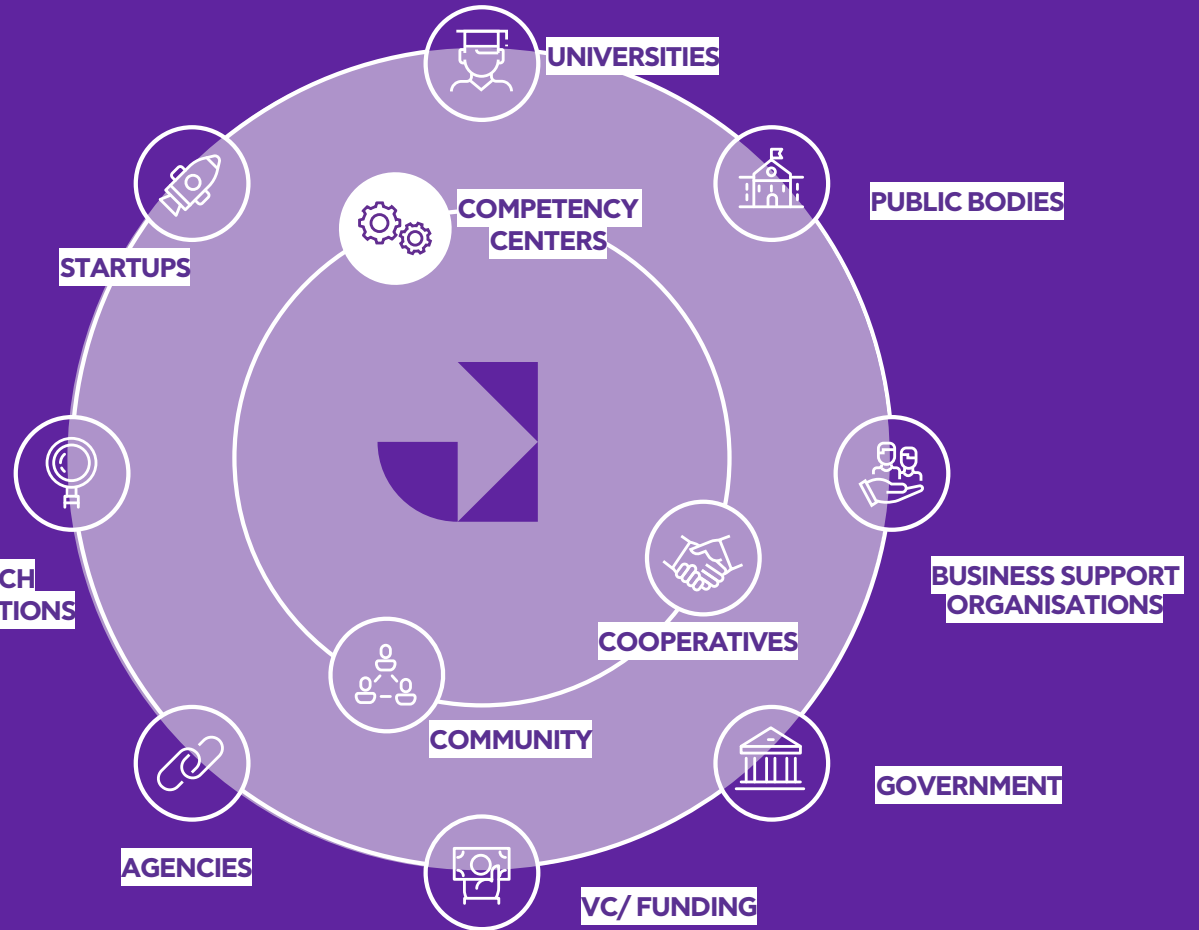

JOIST ECOSYSTEM