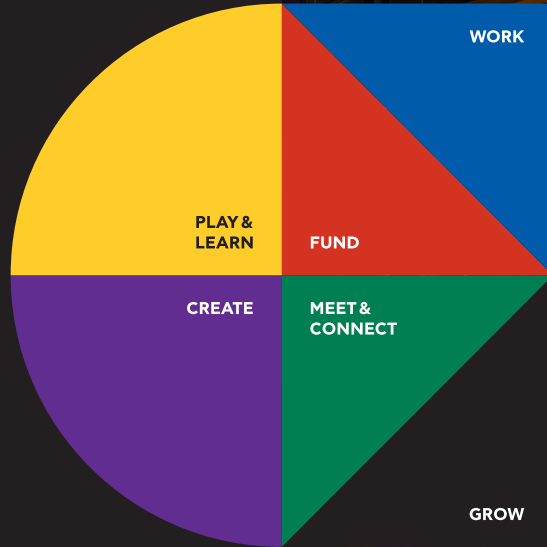

THE VISION

THE ROLE OF
INNOVATION SPACES
TO REGIONAL
DEVELOPMENT AND
ECONOMIC GROWTH

INNOVATION SPACES MAPPING

THE PROPOSED JOIST MODEL

**JOIST
COMMUNITIES**

EDUTECH

AGRITECH

eTOURISM

eHEALTH

SERVICES

SERVICES
WORK

PRIVATE OFFICES

COWORKING SPACE

MEETING ROOMS

VIRTUAL OFFICES & TAXES

SERVICES

MEET & CONNECT

EXHIBITION SPACE

POP-UP SHOPS

INTEGRATED EVENTS

ENJOIST SCIENCE CAFE

PHYGITAL INNOVATION ECOSYSTEM

SERVICES

CREATE