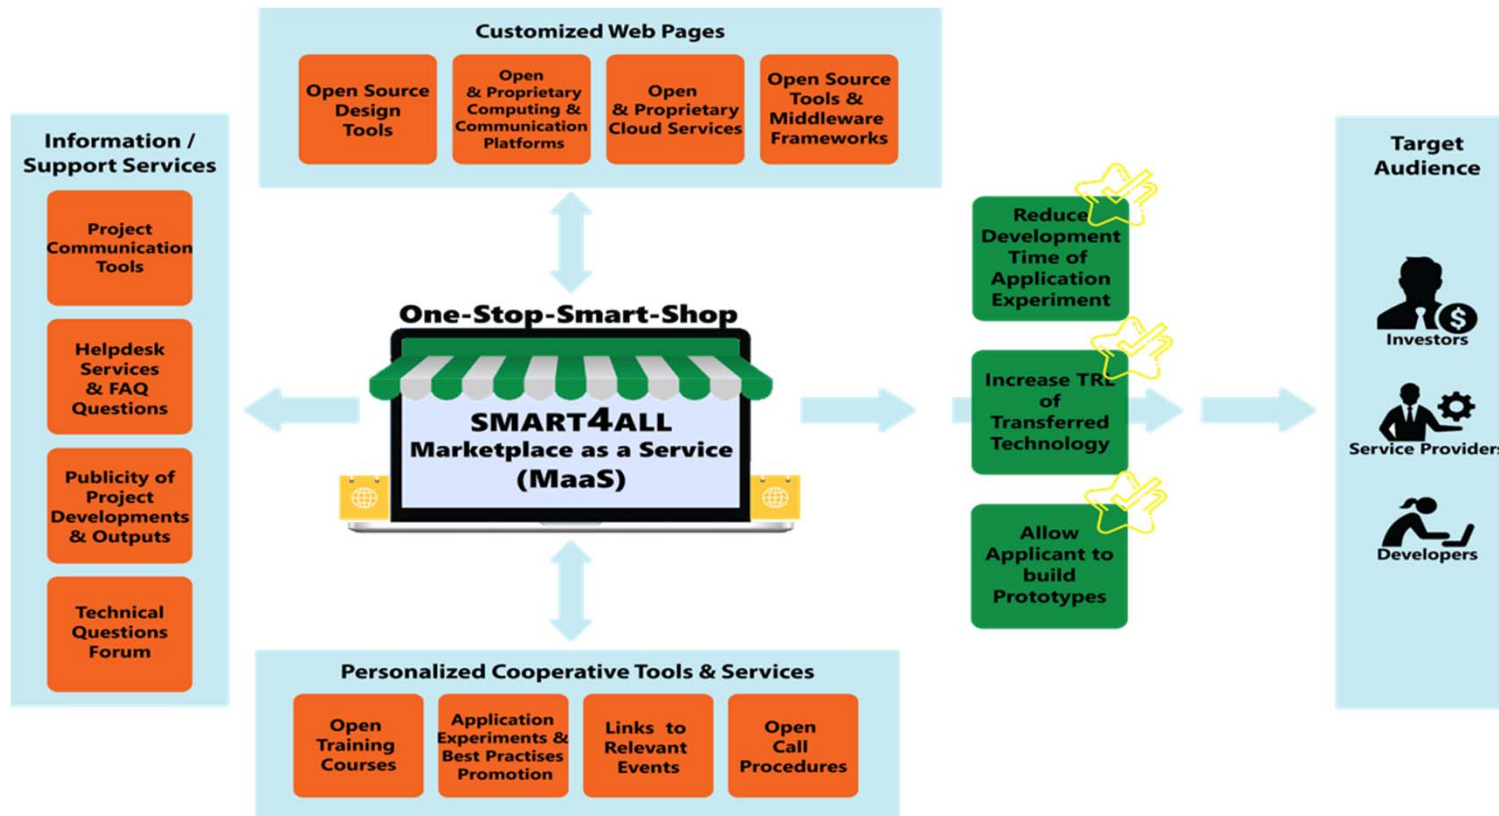

SMART4ALL Marketplace