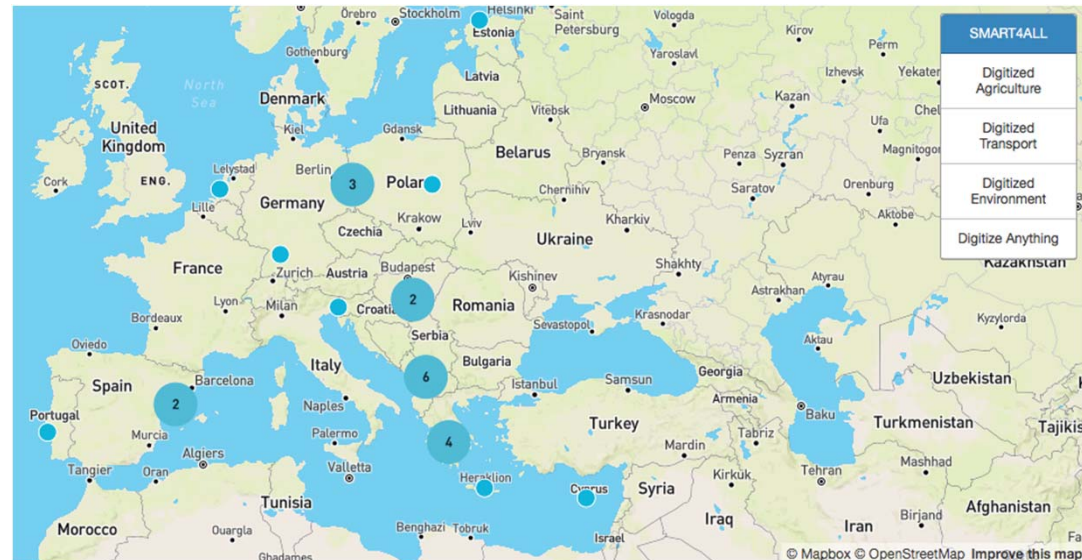

# SMART4ALL Consortium

- 25 partners originated from **South, Eastern & Central Europe**
- The consortium is composed of universities, research institutes, investors, networking organizations, SMEs, Innovation Hubs and NGOs