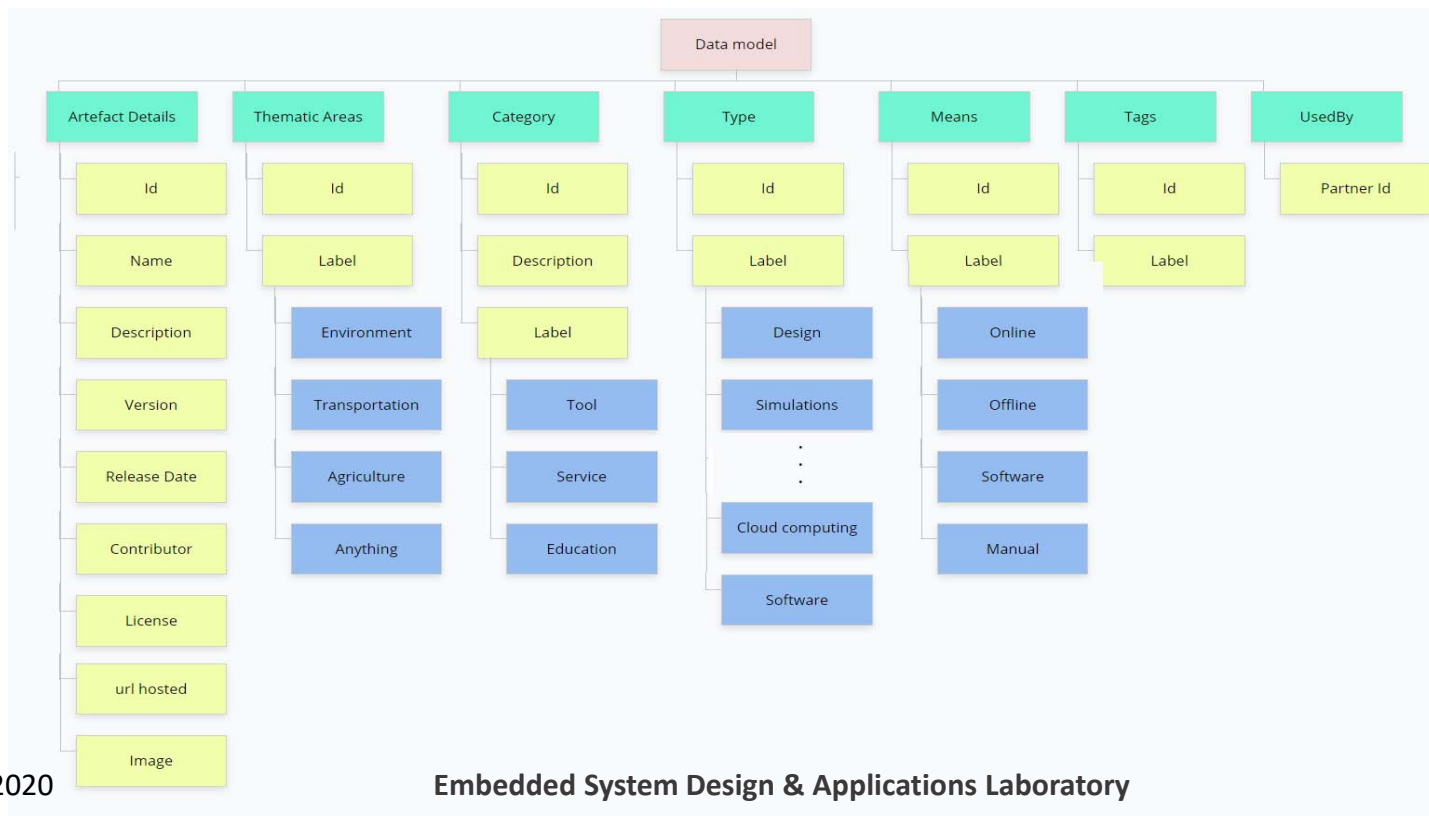

The MarketPlace SW infrastructure

Data model structure

20 August 2020

Embedded System Design & Applications Laboratory

17